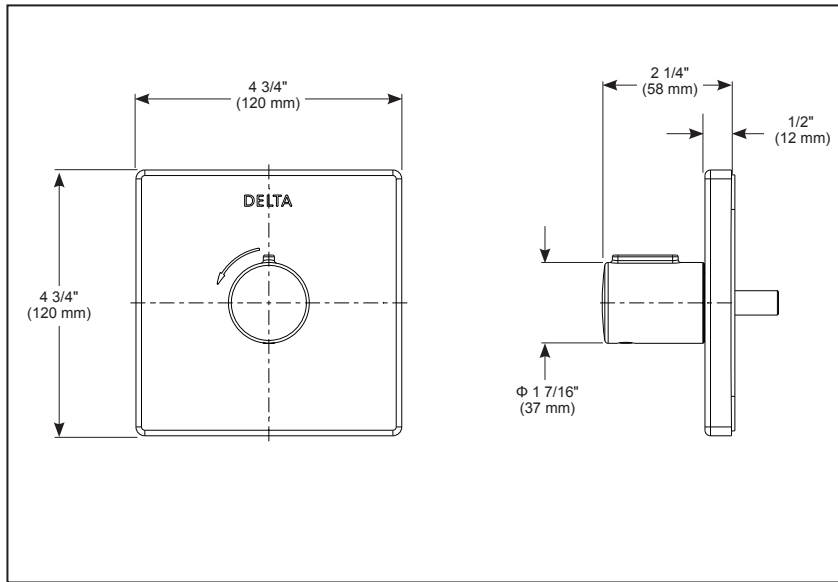

▲ Designate proper finish suffix

see what Delta can do™

VOLUME CONTROL TRIM

■ MagnaFlow™ Collection

STANDARD SPECIFICATIONS:

- Ergonomically designed & elegantly styled, MagnaFlow trims balance form and function.
- Precise flow control with ergonomically designed handles.
- Metal handle & escutcheon
- Graphics indicate open/close & volume adjustment
- Easy to install design
- Available in Finishes
- Must Order rough R98602 separately